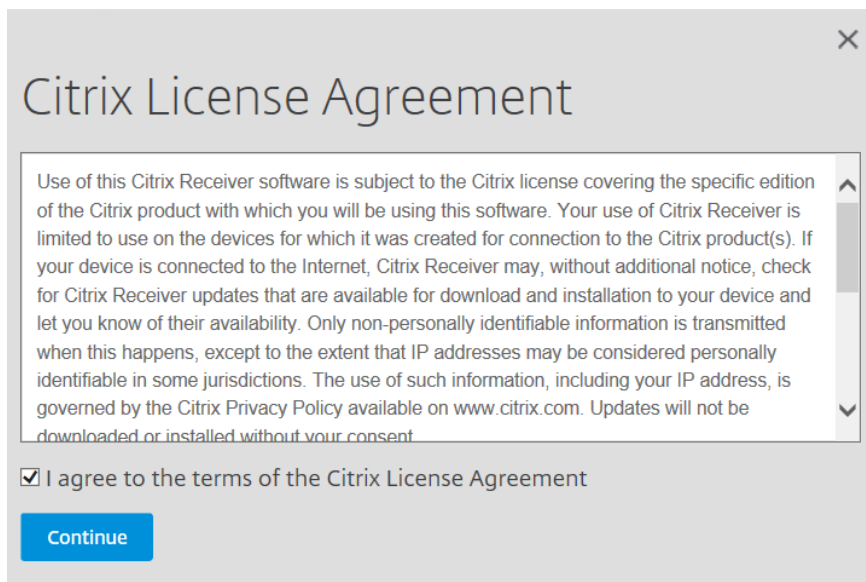

Instructions on how to login in to Citrix from home:

****Note: Internet Explorer is the preferred browser and has been tested with all MedCenter apps.****

Open Internet Explorer

Enter <http://www.citrix.com/go/receiver.html> in the address bar

Download the most recent version of the receiver.

Click 

Follow the prompts to finish the install. When install has completed

Enter <http://hsapps.ucdmc.ucdavis.edu> in the address bar

Login using your HS username and password.