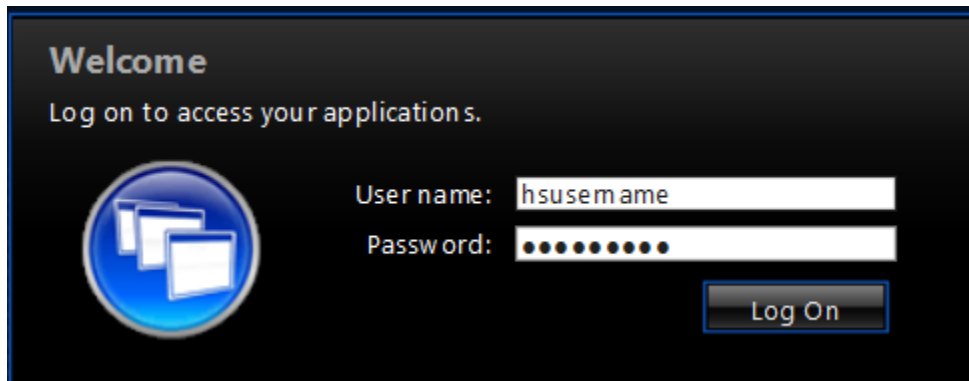

Download the most recent version of the receiver.

Click 

Follow the prompts to finish the install. When install has completed

Enter <http://hsapps.ucdmc.ucdavis.edu> in the address bar

Login using your HS username and password.